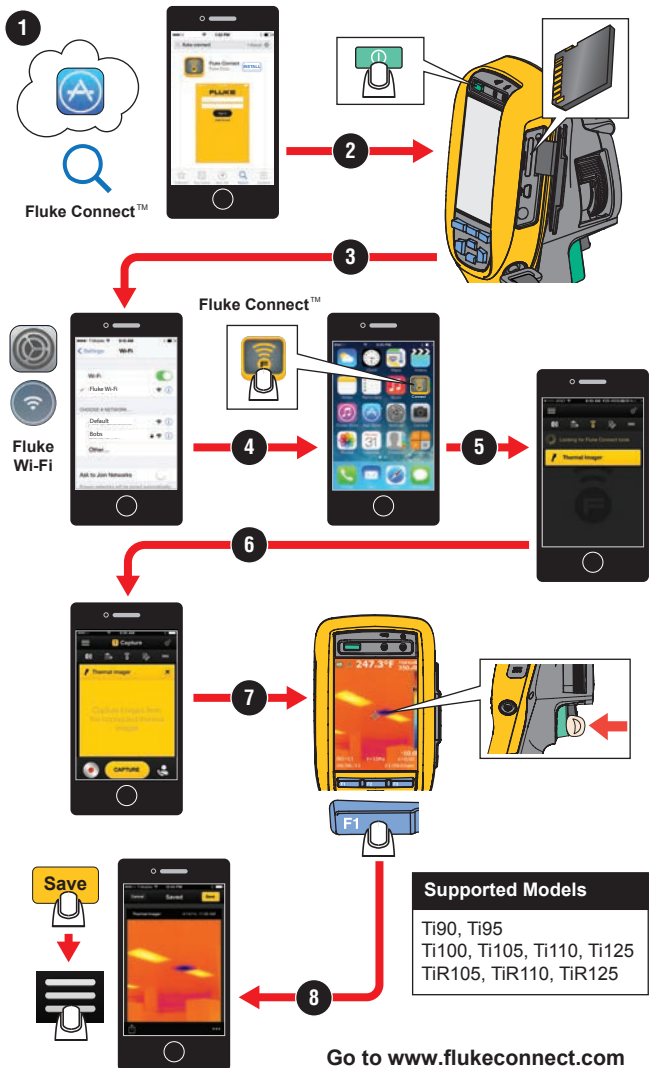

Fluke Connect™ Wi-Fi Connection to Thermal Imager

Quick Start Card

Fluke Connect™ Wi-Fi Connection to Thermal Imager

Quick Start Card